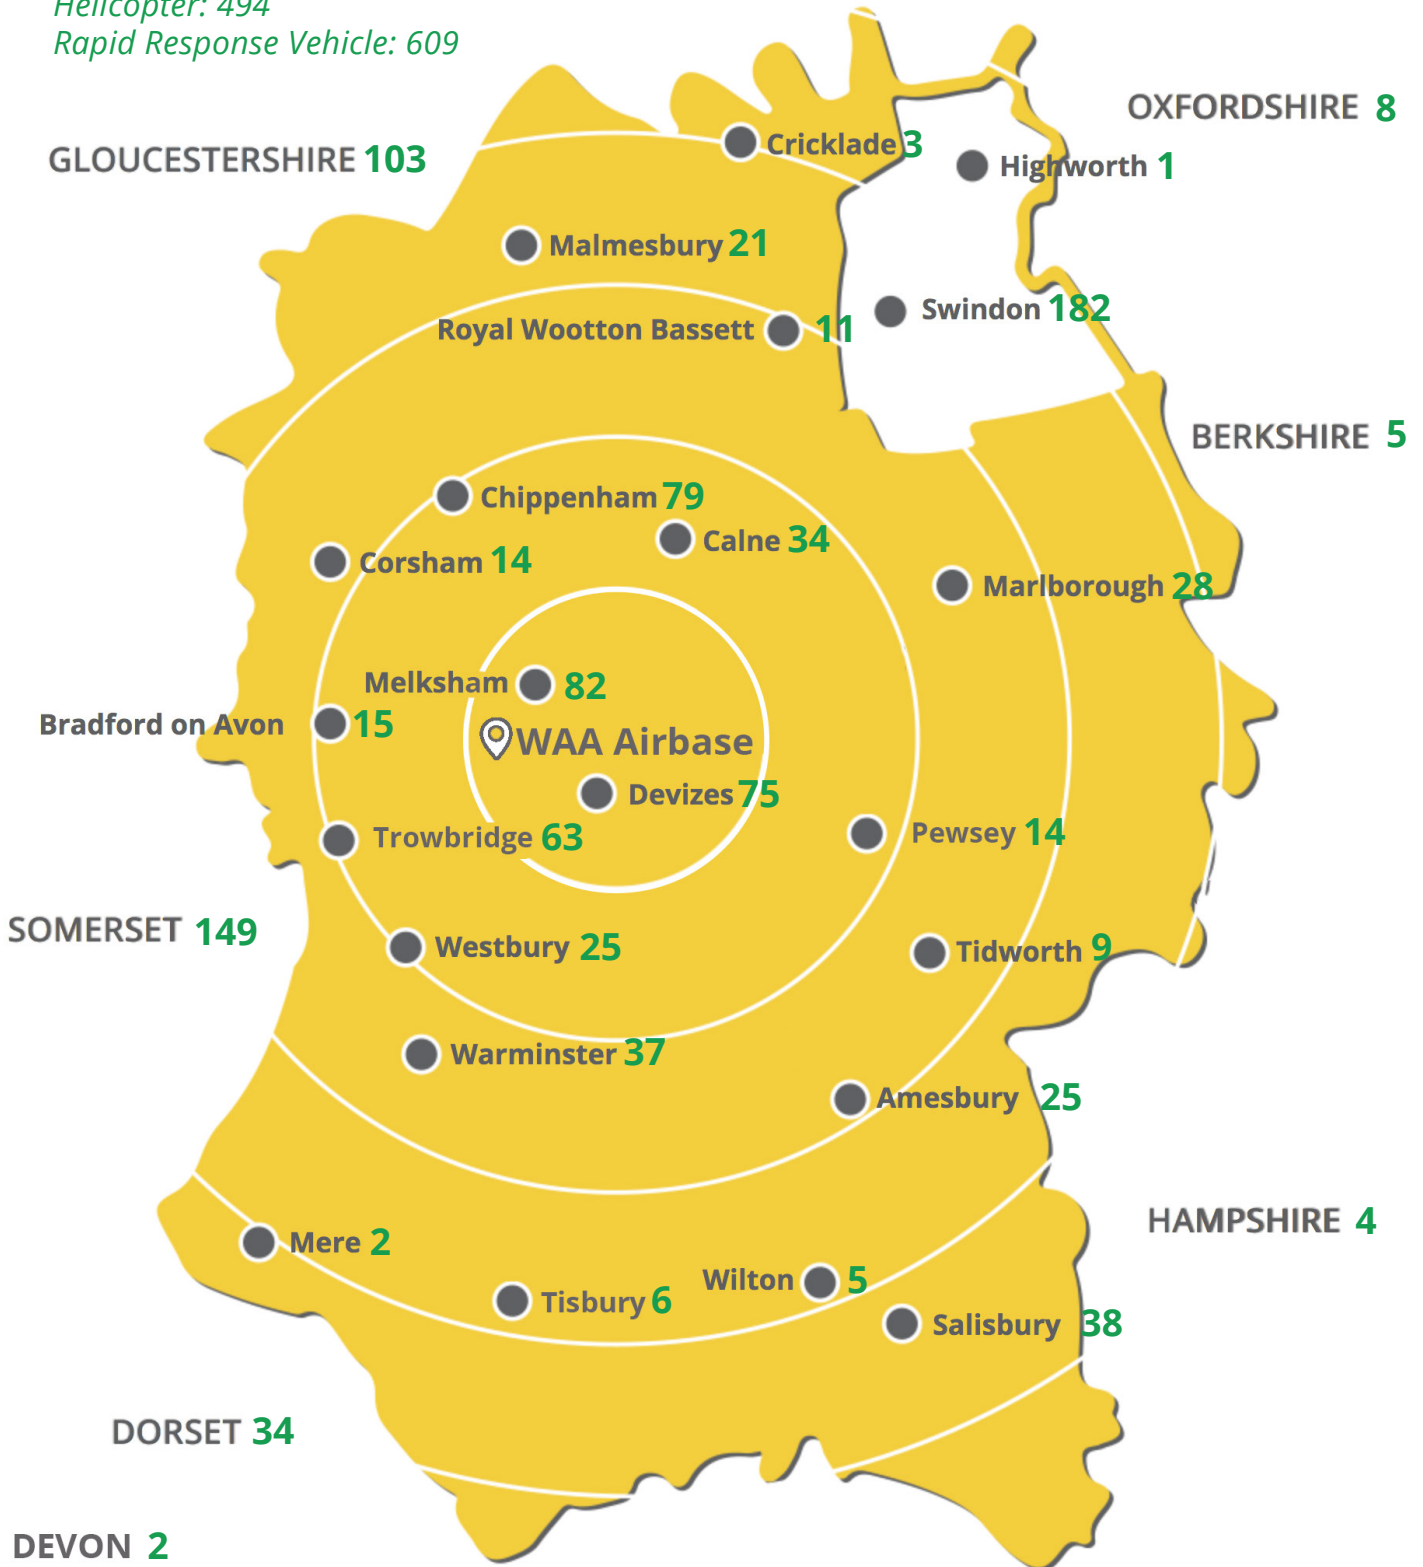

**Wiltshire
Air Ambulance**
funded by you, flying for you

Missions Map 2018

Statistics taken from 1 January - 31 December

Total missions:
1,103

Helicopter: 494
Rapid Response Vehicle: 609

Note - 29 incidents were jointly attended by the helicopter and RRV, but for illustrative purposes this counts as one incident in that location.